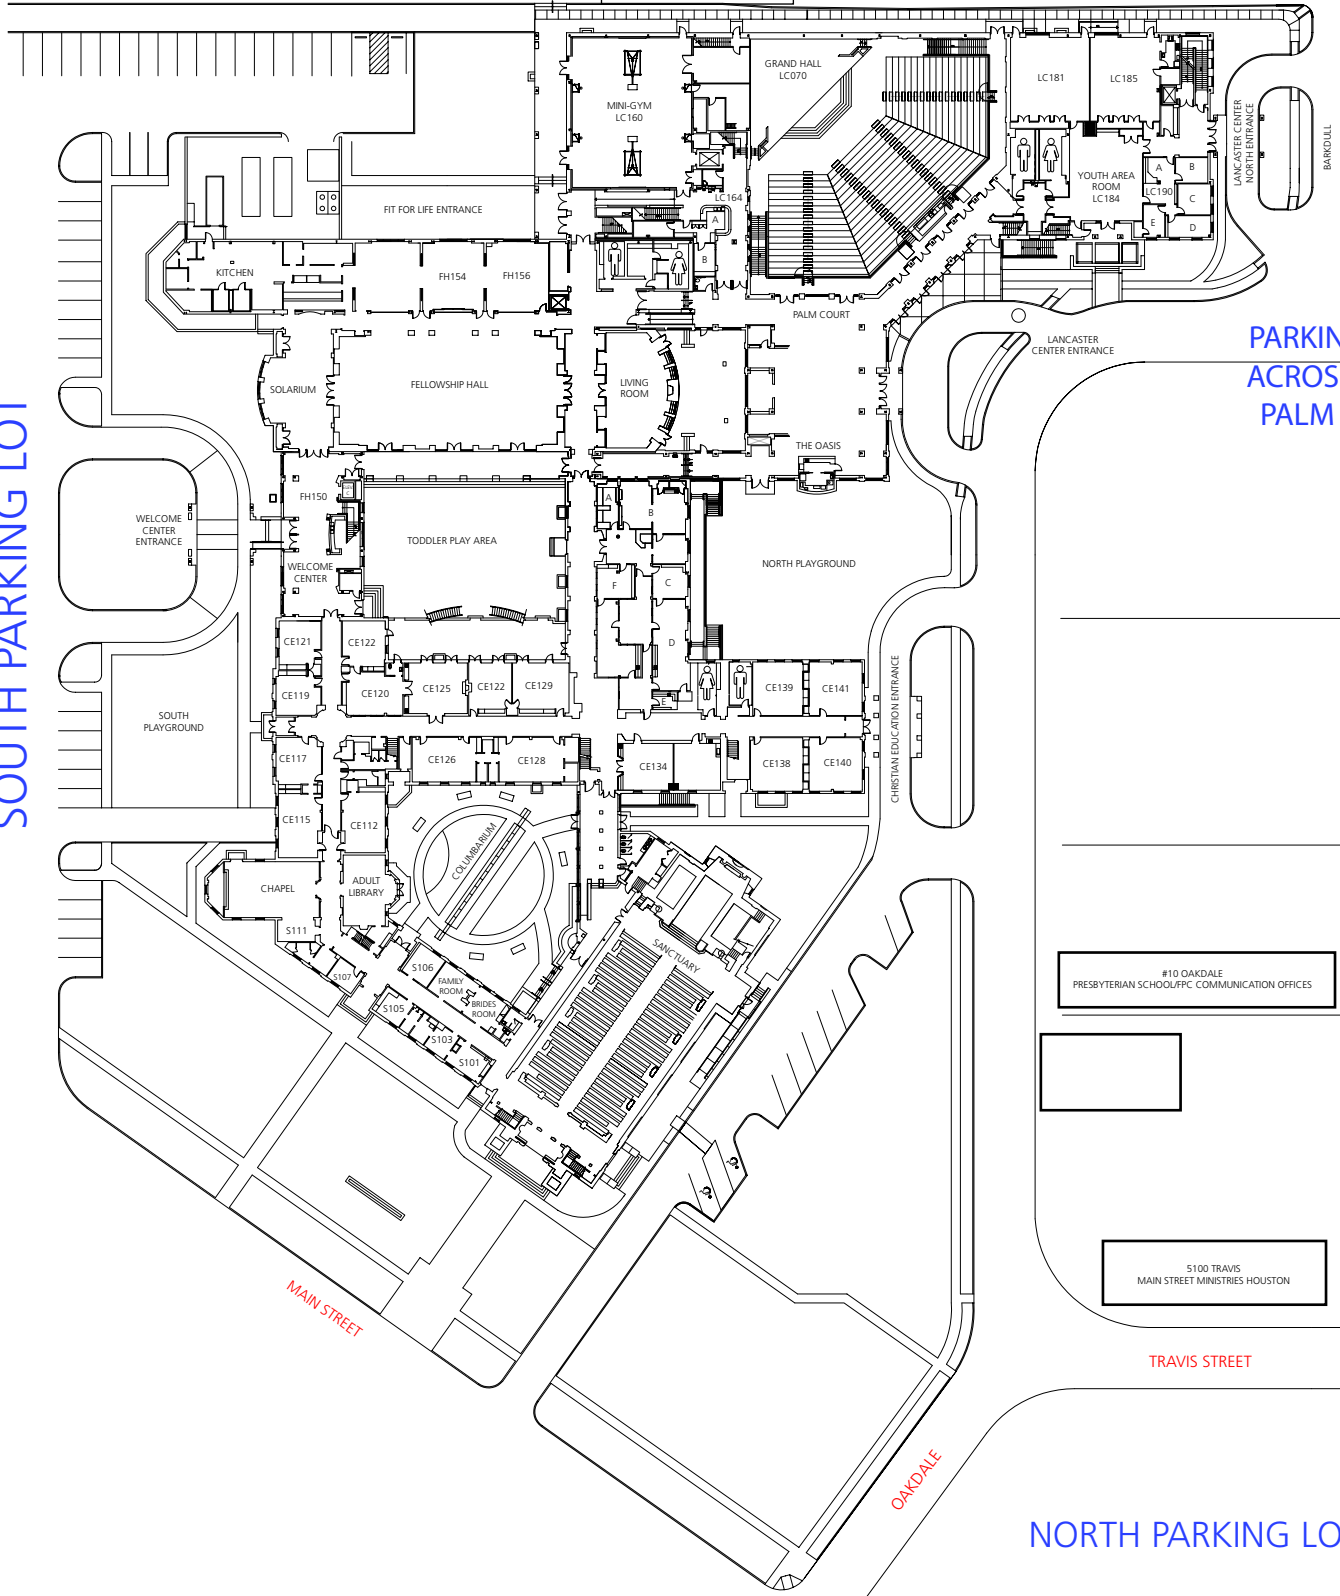

GLASSELL
PARKING LOT
MFAH PARKING

SOUTH PARKING LOT

PARKING LOTS
ACROSS FROM
PALM COURT

BISSONNET

#10 OAKDALE
PRESBYTERIAN SCHOOL/FPC COMMUNICATION OFFICES

5100 TRAVIS
MAIN STREET MINISTRIES HOUSTON

NORTH PARKING LOT